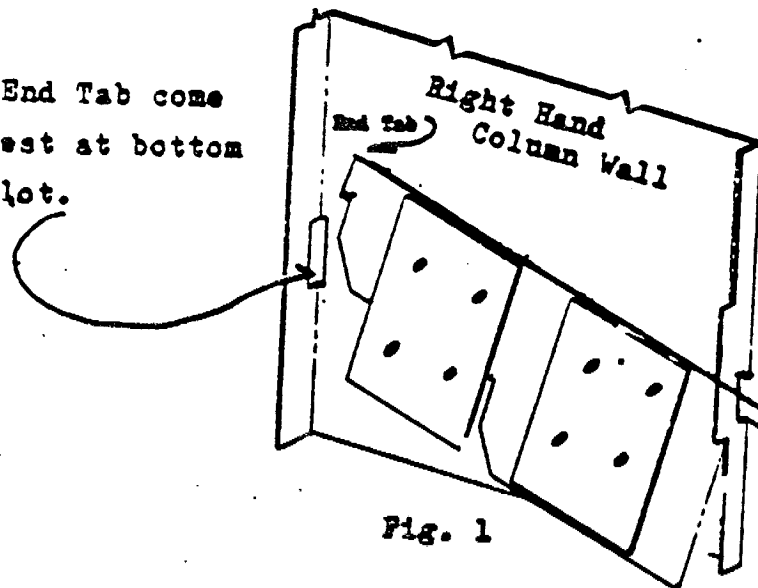

ORDER AS: 1 B222,071,200.03 R.H. 12 oz. Can Shim
1 B222,071,100.03 L.H. 12 oz. Can Shim

Required for 1
column on 1 vender.

INSTALL AS SHOWN: See Fig. 1 below, showing installation of Right Hand
Shim - - - Install left hand shim in same manner.

Let End Tab come
to rest at bottom
of slot.

Fig. 1

Service Department
Dixie-Narco, Inc.